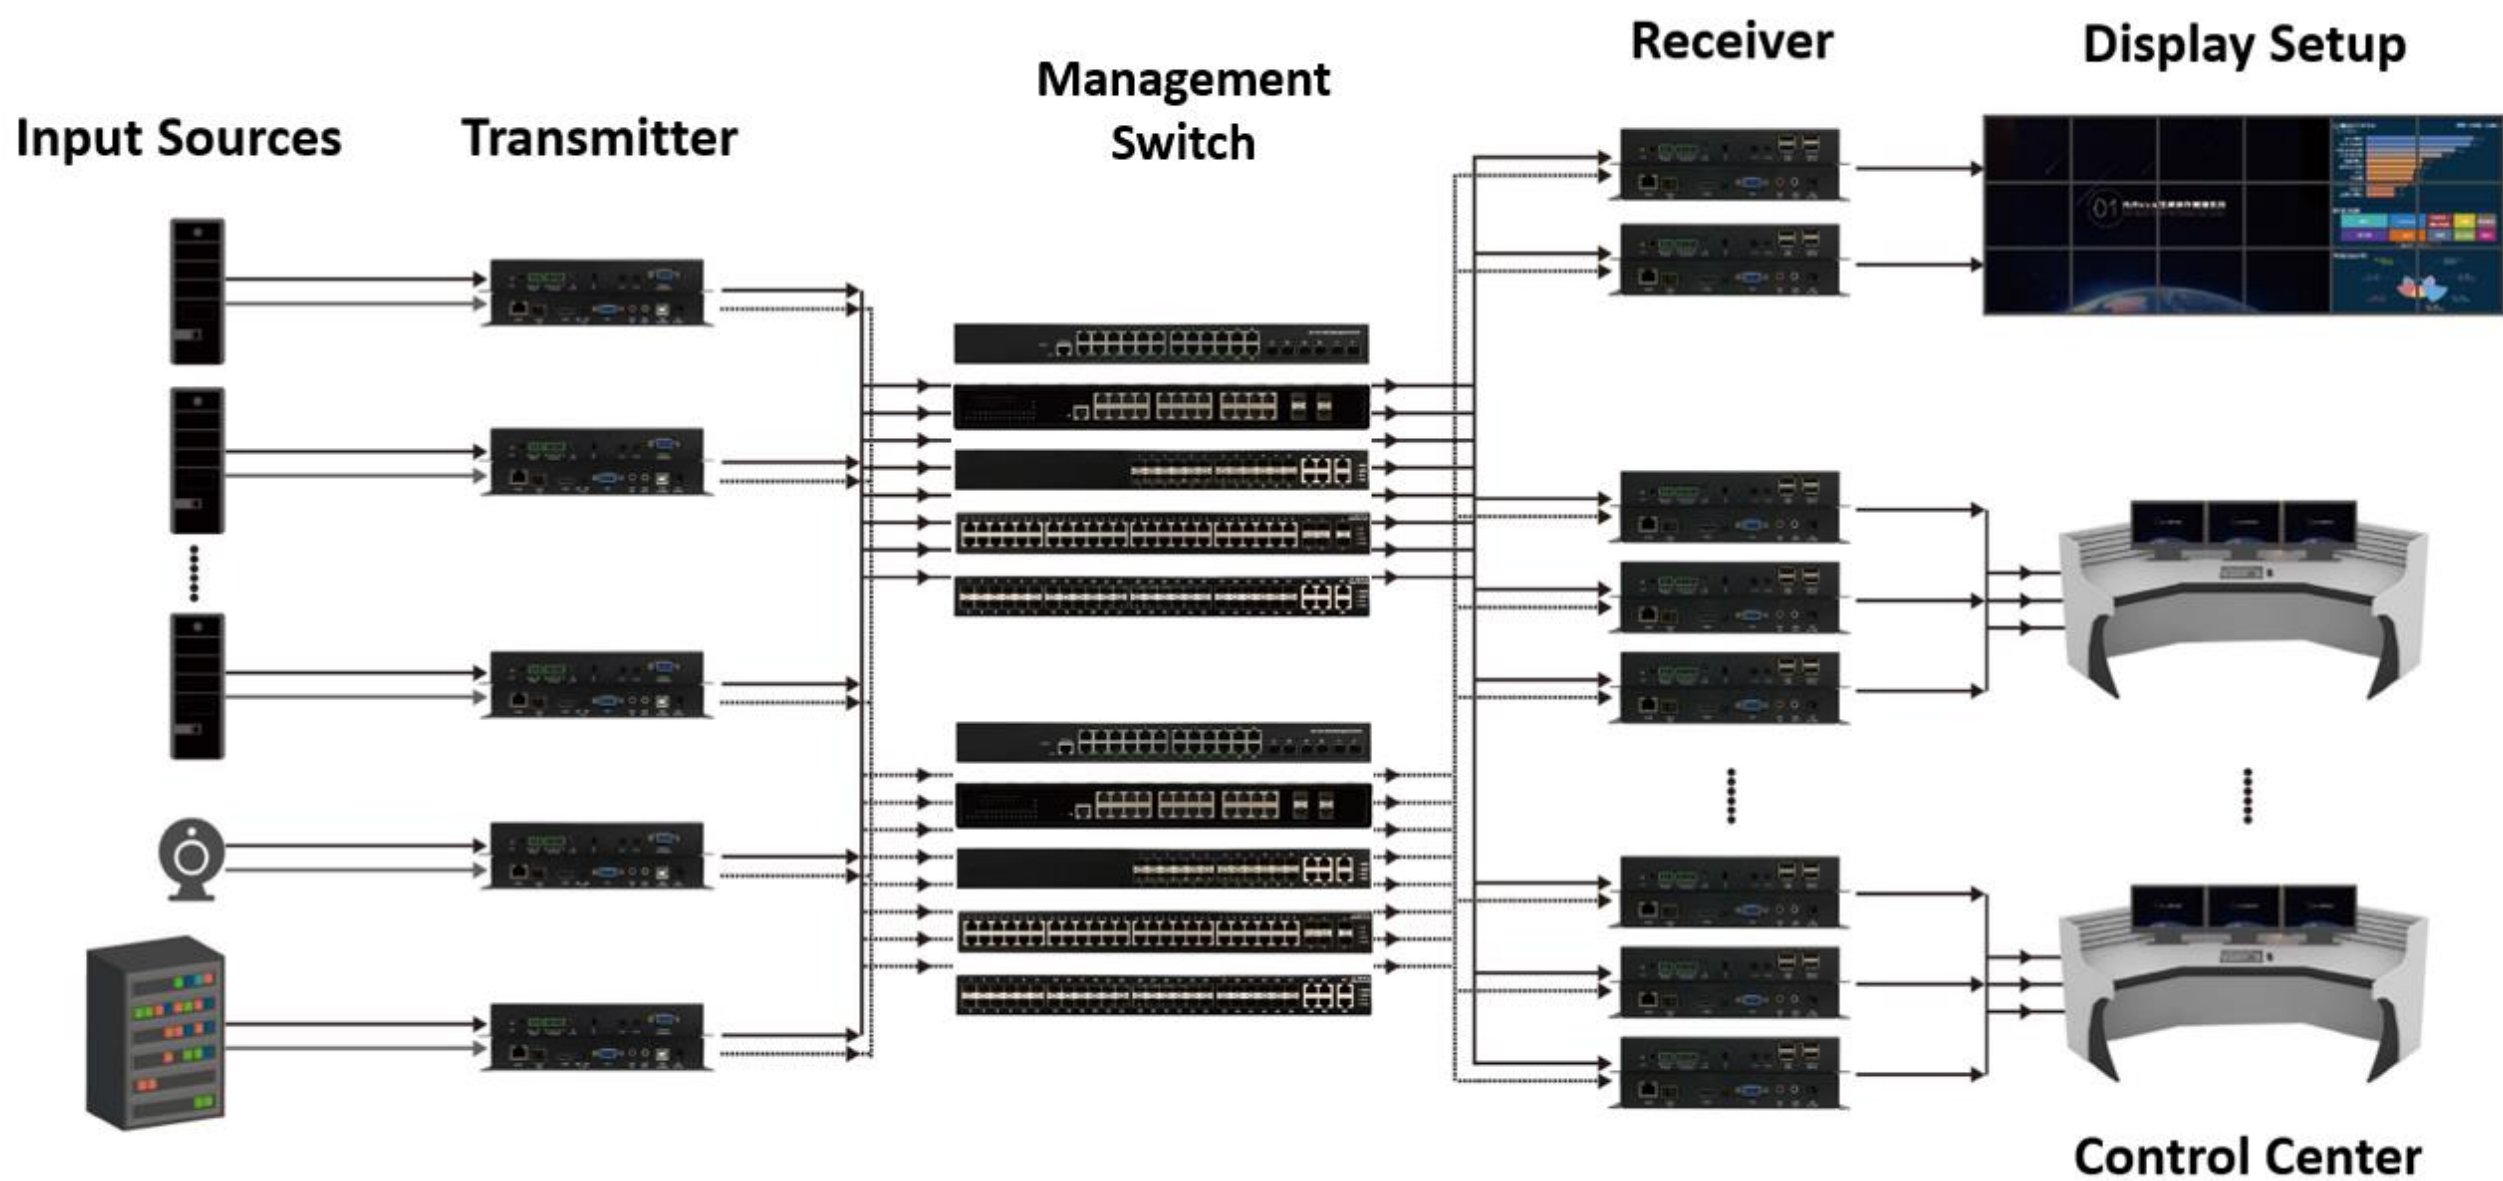

# Distribution Management Switch

Transmission and Control System

## Features

- Support 4K transmission
- Support KVM and Video Wall Setup
- Support up to 32 control boxes, with total 1536 ports
- Smart Transmission Control
- Support Telnet, http and RS-232 – 2nd Development

## Specifications

Model	PAV-W2601	PAV-W2801	PAV-W3001	PAV-W5201	PAV-W5401
RJ45(10/100/1000M)	24	24	/	48	/
SFP (100/1000M)	2	4	24	/	48
Combo 1G Port	X	4(SFP)	6(CU)	4(SFP)	6(CU)
SFP+ 10G	n/a	2	2	2	2
10G Extension Card (SFP+*2)	n/a	1	1	1	1
Console(RS232)	RJ45	DB9	DB9	DB9	DB9
Backplane Bandwidth	56 Gbps	128 Gbps	128 Gbps	176 Gbps	176 Gbps
Real Time preview	Yes	Yes	Yes	Yes	Yes
Up-port Transfer Control	Yes	Yes	Yes	Yes	Yes
Extension List	Yes	Yes	Yes	Yes	Yes
LLDP (Connected Devices)	Yes	Yes	Yes	Yes	Yes
IGMP Snooping	Yes	Yes	Yes	Yes	Yes
SNMP Setting	Yes	Yes	Yes	Yes	Yes
RSTP Port Status	Yes	Yes	Yes	Yes	Yes
Transfer volume monitor and analysis	Yes	Yes	Yes	Yes	Yes
Network Cable Distance Detection	Yes	Yes	Yes	Yes	Yes
CLI (Third Part Control)	RS232/ Telnet/ HTTP	RS232/ Telnet/ HTTP	RS232/ Telnet/ HTTP	RS232/ Telnet/ HTTP	RS232/ Telnet/ HTTP
Manage Mode	RS232/ Telnet/ HTTP	RS232/ Telnet/ HTTP	RS232/ Telnet/ HTTP	RS232/ Telnet/ HTTP	RS232/ Telnet/ HTTP
Dimension (mm)	442x223x44	442x250x44	442x300x44	442x300x44	442 x300 x44
Weight	2.5 kg	3.9 kg	4.1Kg	4.2kg	4.0kg
Power	100-240 VAC 50~60 Hz	100-240 VAC 50~60 Hz	100-240 VAC 50~60 Hz	100-240 VAC 50~60 Hz	100-240 VAC 50~60 Hz