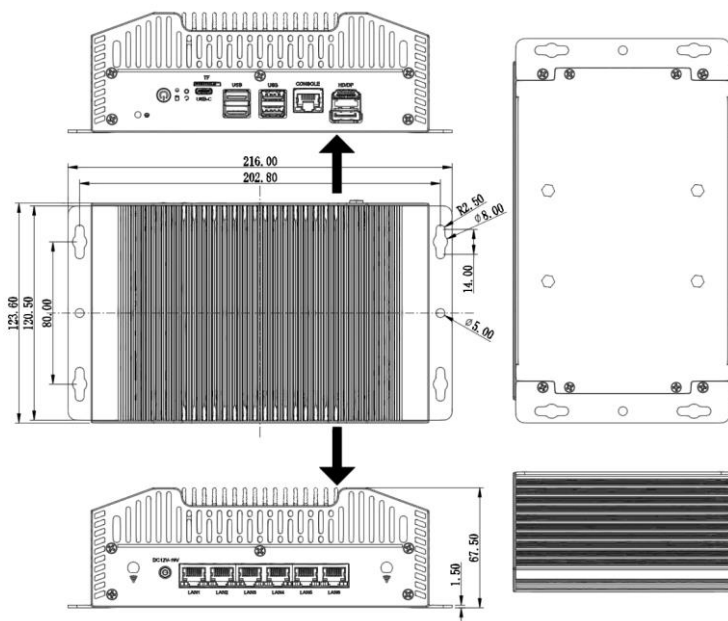

ESY-CI706

Intel i7 13th Generation CPU Rugged BOX PC

Deliverables

1. 1 Intel i7 13th Generation CPU Rugged BOX PC

Ordering Information

Model Name	Description	Unit
ESY-CI706	Intel i7 13th Generation CPU Rugged BOX PC	1

Ordering Details

ESY-CI706 - 2 6 W

SSD Capacity

- (N) None
- (1) 8GB
- (2) 16GB
- (3) 32GB
- (4) 64GB
- (5) 120~128GB
- (6) 240~256GB
- (7) 480~512GB
- (8) 960~1TB
- (9) 2TB

RAM Capacity

- (N) None
- (1) 2GB
- (2) 4GB
- (3) 8GB
- (4) 16GB
- (5) 32GB
- (6) 64GB

RF Optional

- Blank: None
- (B): BT
- (G): GPS
- (L): 4G/5G
- (W): WIFI